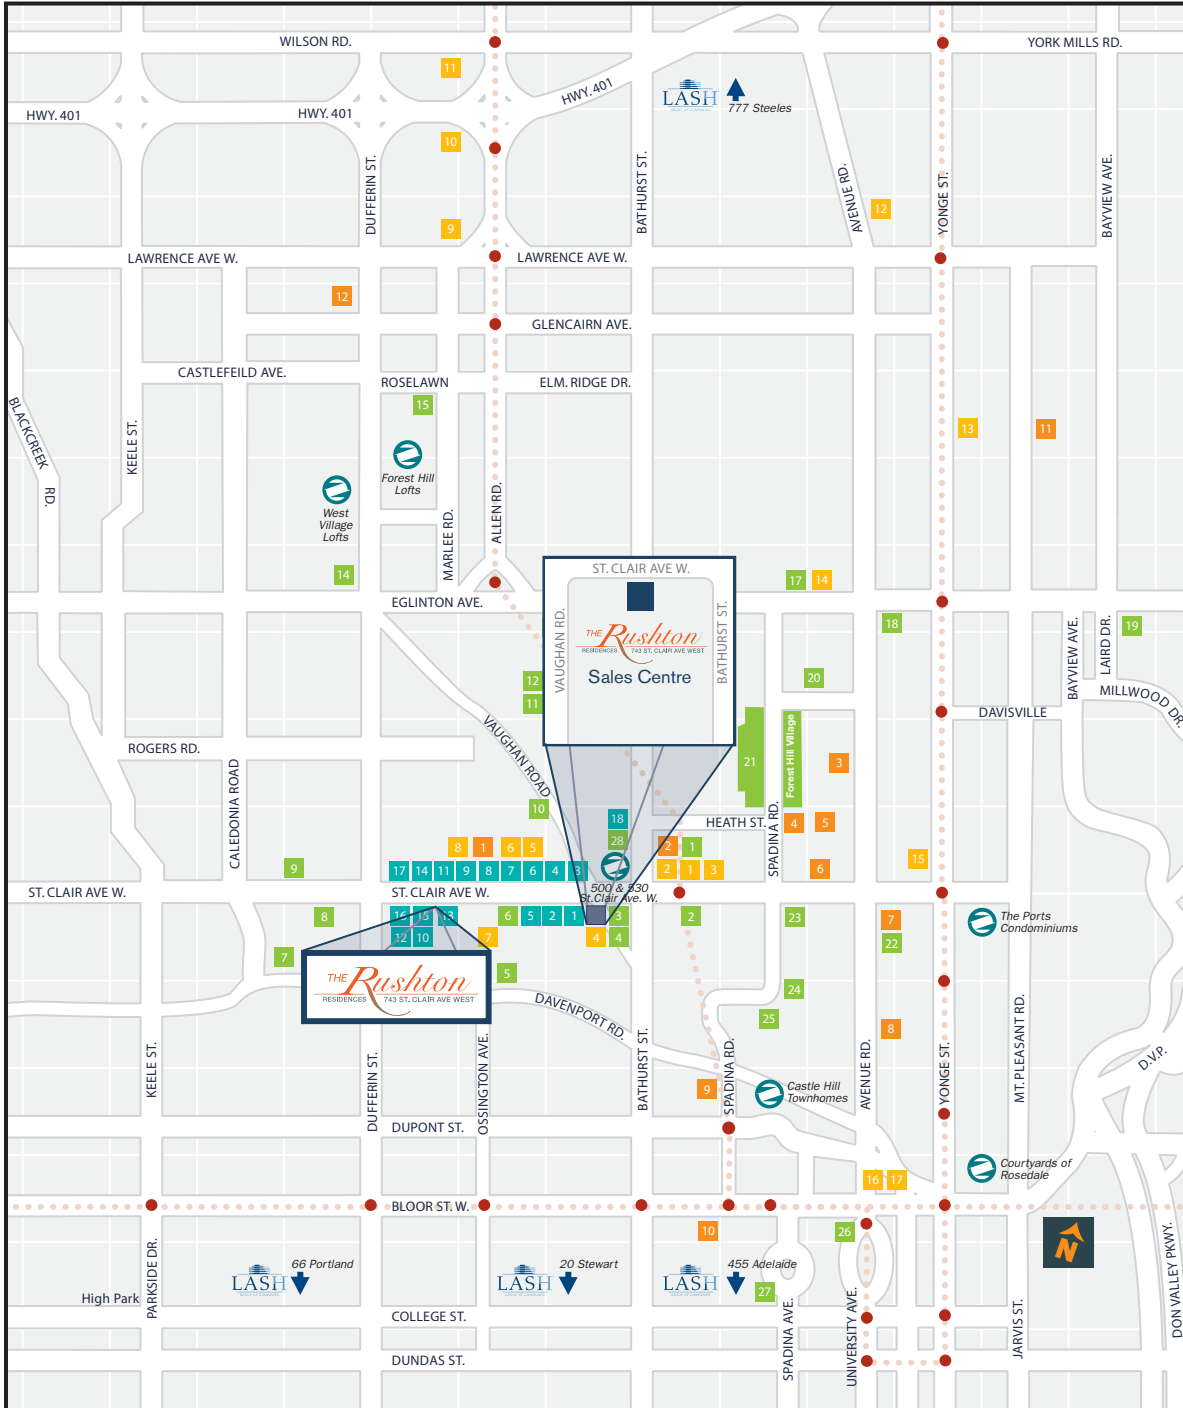

AREA AMENITIES

LEDGEND

RESTAURANTS

1. Eastern Twist
2. El Fogón
3. Thai
4. Barrio Fiesta
5. El Rincon
6. Vannis Ristorante
7. The Rushton
8. Filippo's
9. Nama Sushi
10. Ferro
11. Zemra
12. Han's Wok Restaurant
13. Pho St. Clair
14. Da Gianni & Maria Trattoria
15. Sushi Sugar
16. D-Ganz
17. Atlas One
18. Starbucks

SERVICES & PARKS

1. St. Clair West Subway Station
2. Wells Hill Park
3. St. Clair West/Bathurst Streetcar Stop
4. Wychwood Park
5. Hillcrest Park
6. Wychwood Barns
7. Earls Court Park
8. Joseph Pincininni Rec. Centre
9. Corso Italia
10. Humewood Park
11. Cedarvale Park
12. Philip White Arena
13. Forest Hill Animal Clinic
14. York Eglinton B.I.A.
15. Walker Saunders Park
16. Memorial Park
17. Fire Station
18. Police Station
19. Leaside Park and Jockey Club
20. Larratt Parkette
21. Forest Hill Village
22. Avenue Road Arts School
23. Winston Churchill Park
24. Spadina House
25. Casa Loma
26. ROM
27. China Town
28. TD Canada Trust

SHOPPING

1. Loblaws
2. Joe Fresh
3. LCBO
4. Shoppers Drug Mart
5. World Class Bakers
6. Pain Perdu
7. Variety Flowers
8. Blockbuster
9. Lawrence Square
10. Yorkdale Shopping Mall
11. Home Depot
12. Pusateri's Fine Foods
13. Sporting Life
14. Eglinton Theatre
15. Fiorio Hair Salon
16. Pusateri's Fine Foods
17. Whole Foods

SCHOOLS & CHURCHES

1. Oakwood Collegiate
2. St. Michael's College School
3. Grace Church
4. The Bishop Strachan School
5. Upper Canada College
6. Timothy Eaton Church
7. De La Salle College
8. Anglican Parish Church
9. George Brown College
10. First Narayever Synagogue
11. Blythwood Public School
12. St. Charles R.C. Church