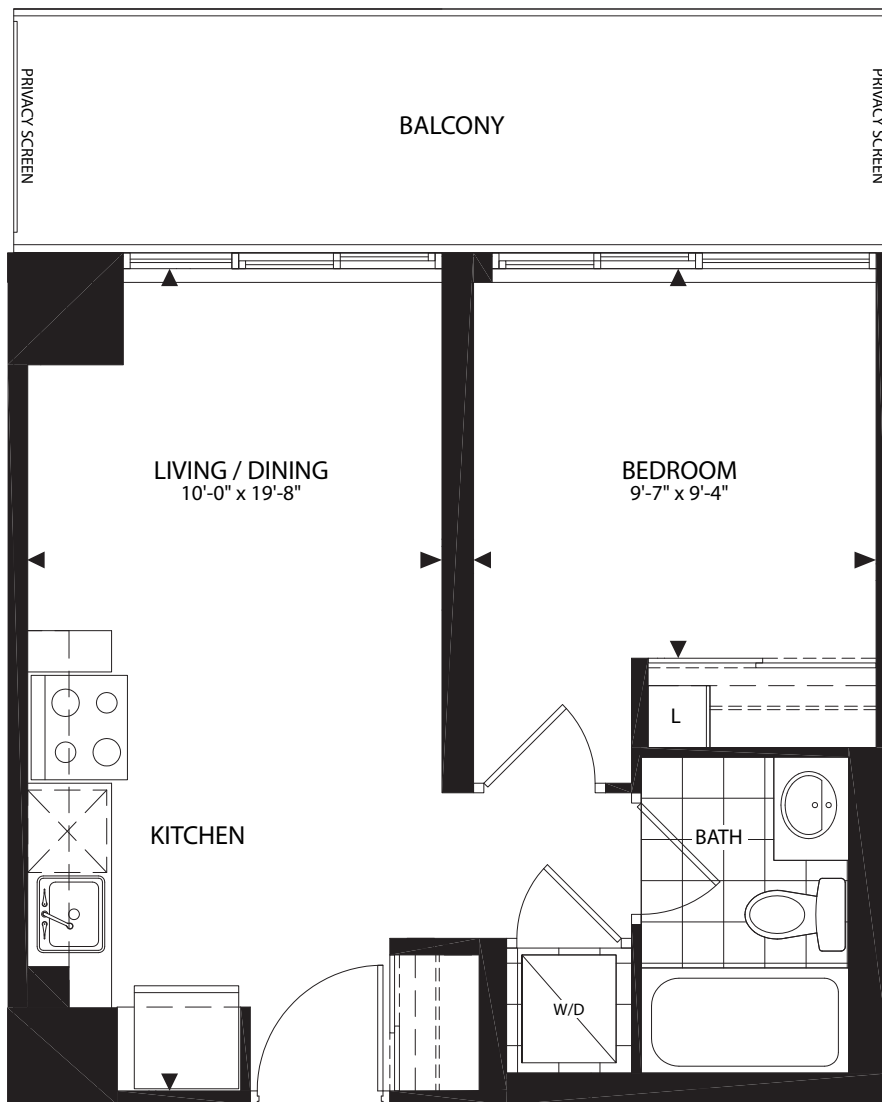

# THE WINONA

1 Bedroom **420 sq.ft.**

*THE Rushton*  
RESIDENCES 743 ST. CLAIR AVE WEST