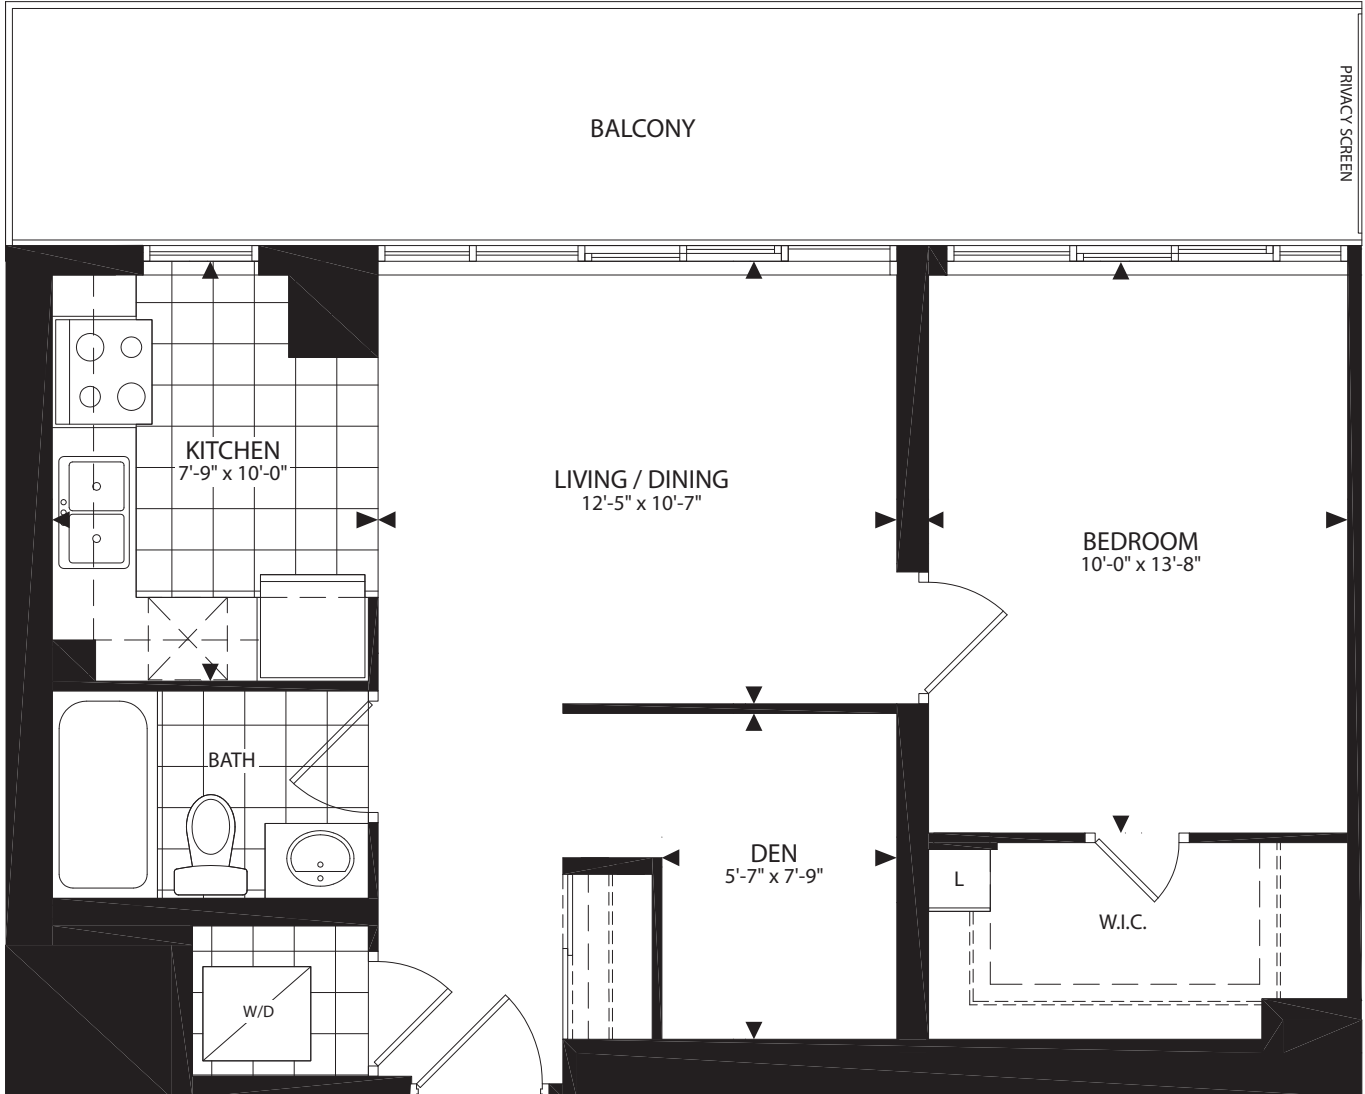

THE WATFORD

1 Bedroom + Den **623 SQ.FT.**

THE Rushton
RESIDENCES 743 ST. CLAIR AVE WEST