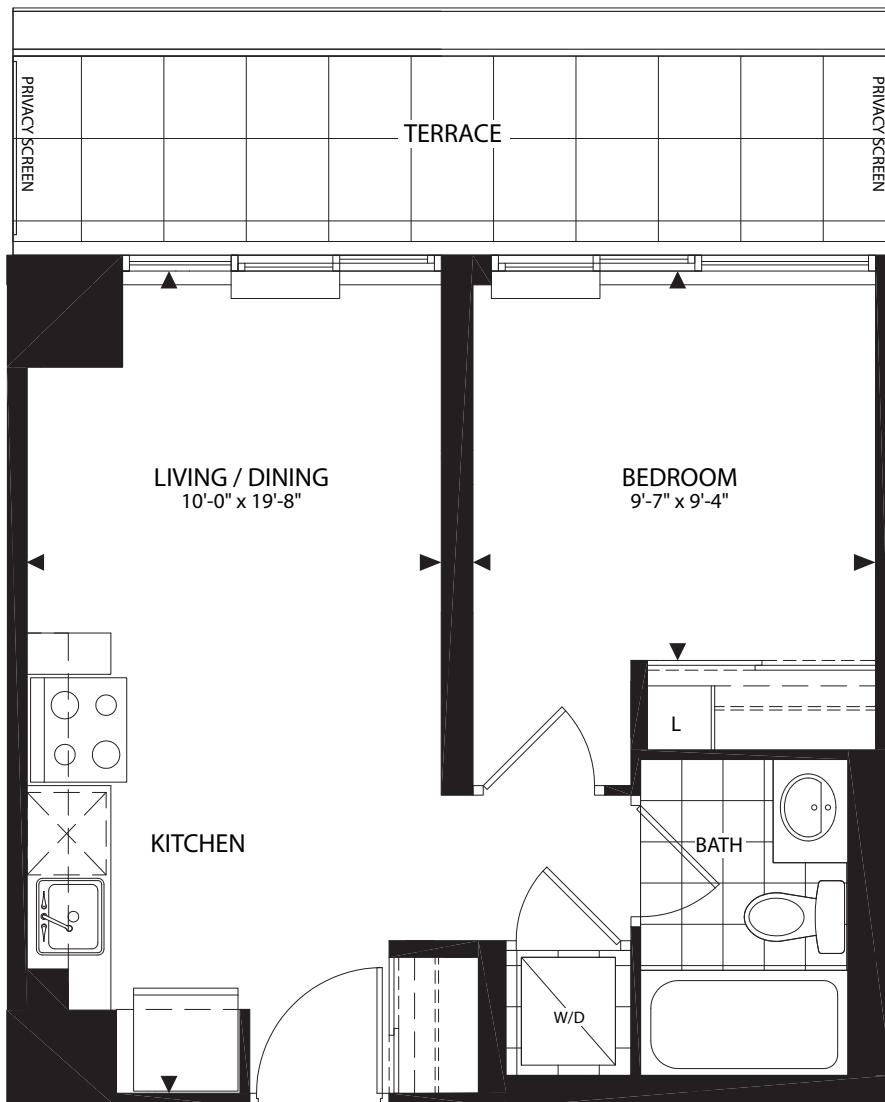

# THE ROBINA

1 Bedroom **420 sq.ft.**

*THE Rushton*  
RESIDENCES 743 ST. CLAIR AVE WEST