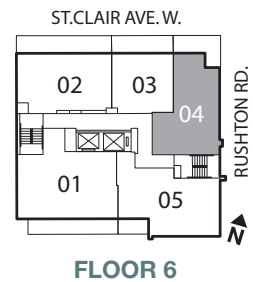

THE PINewood

1 Bedroom + Den **622 SQ.FT.**

THE Rushton
RESIDENCES 743 ST. CLAIR AVE WEST

Sizes and specifications subject to change without notice. E.& O.E. 2011.