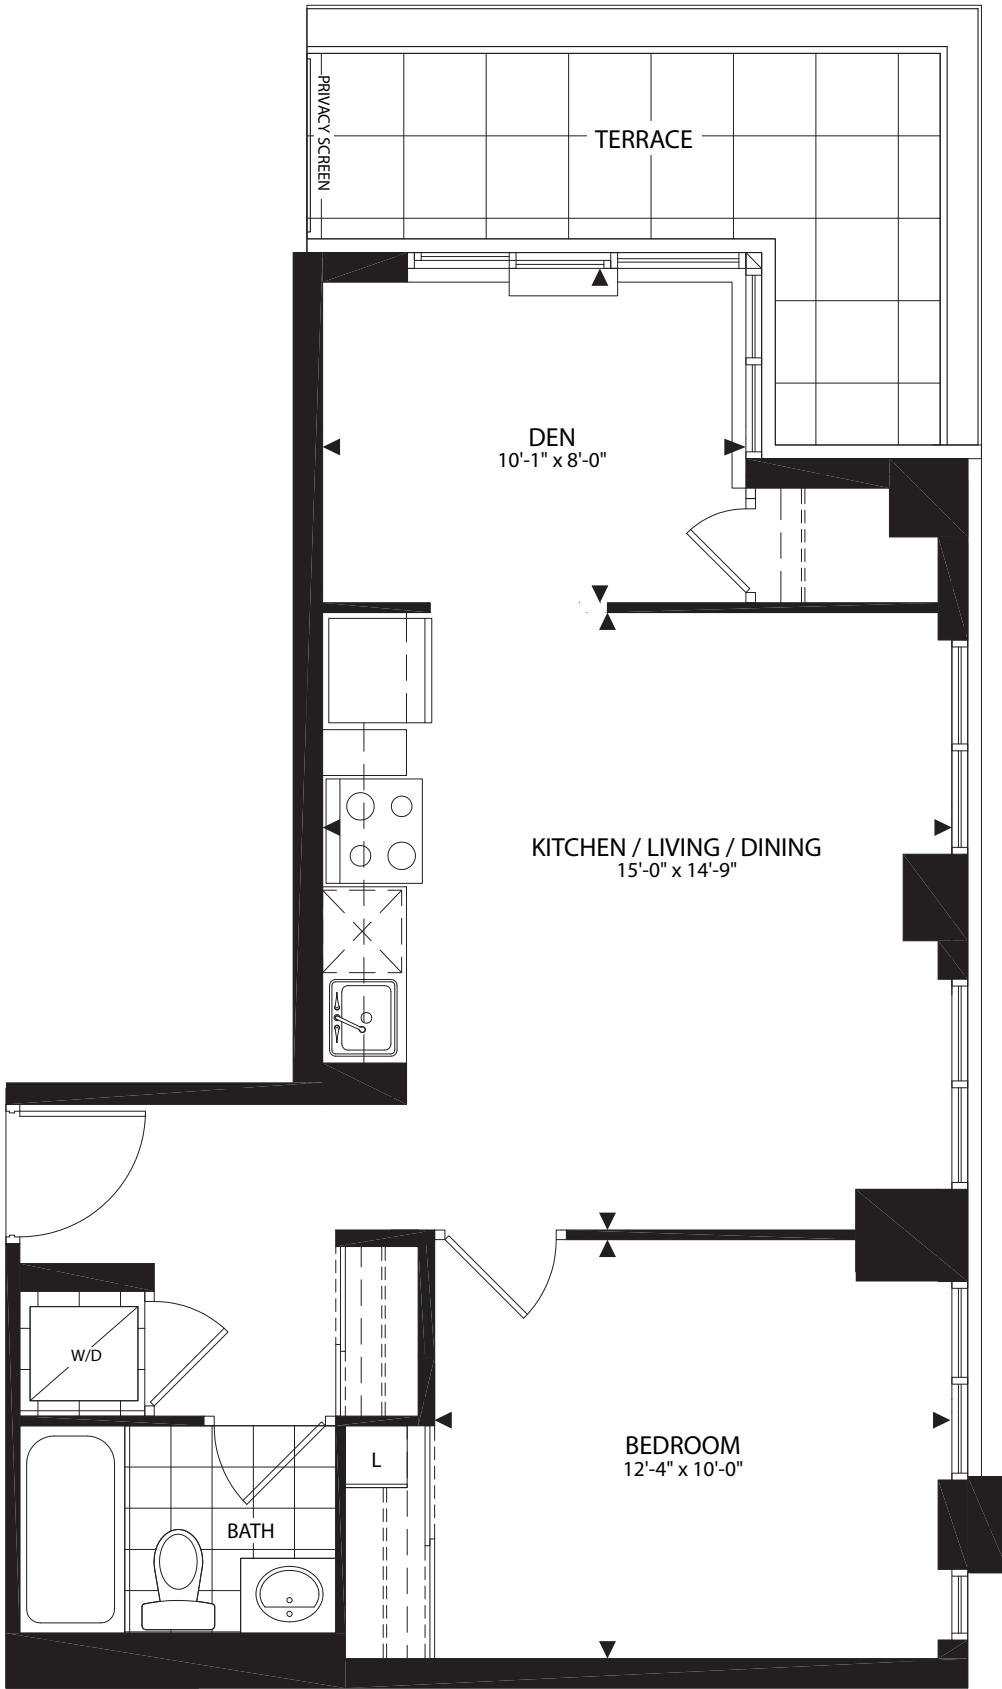

THE PINewood

1 Bedroom + Den **622 SQ.FT.**

THE Rushton
RESIDENCES 743 ST. CLAIR AVE WEST

Sizes and specifications subject to change without notice. E.& O.E. 2011.