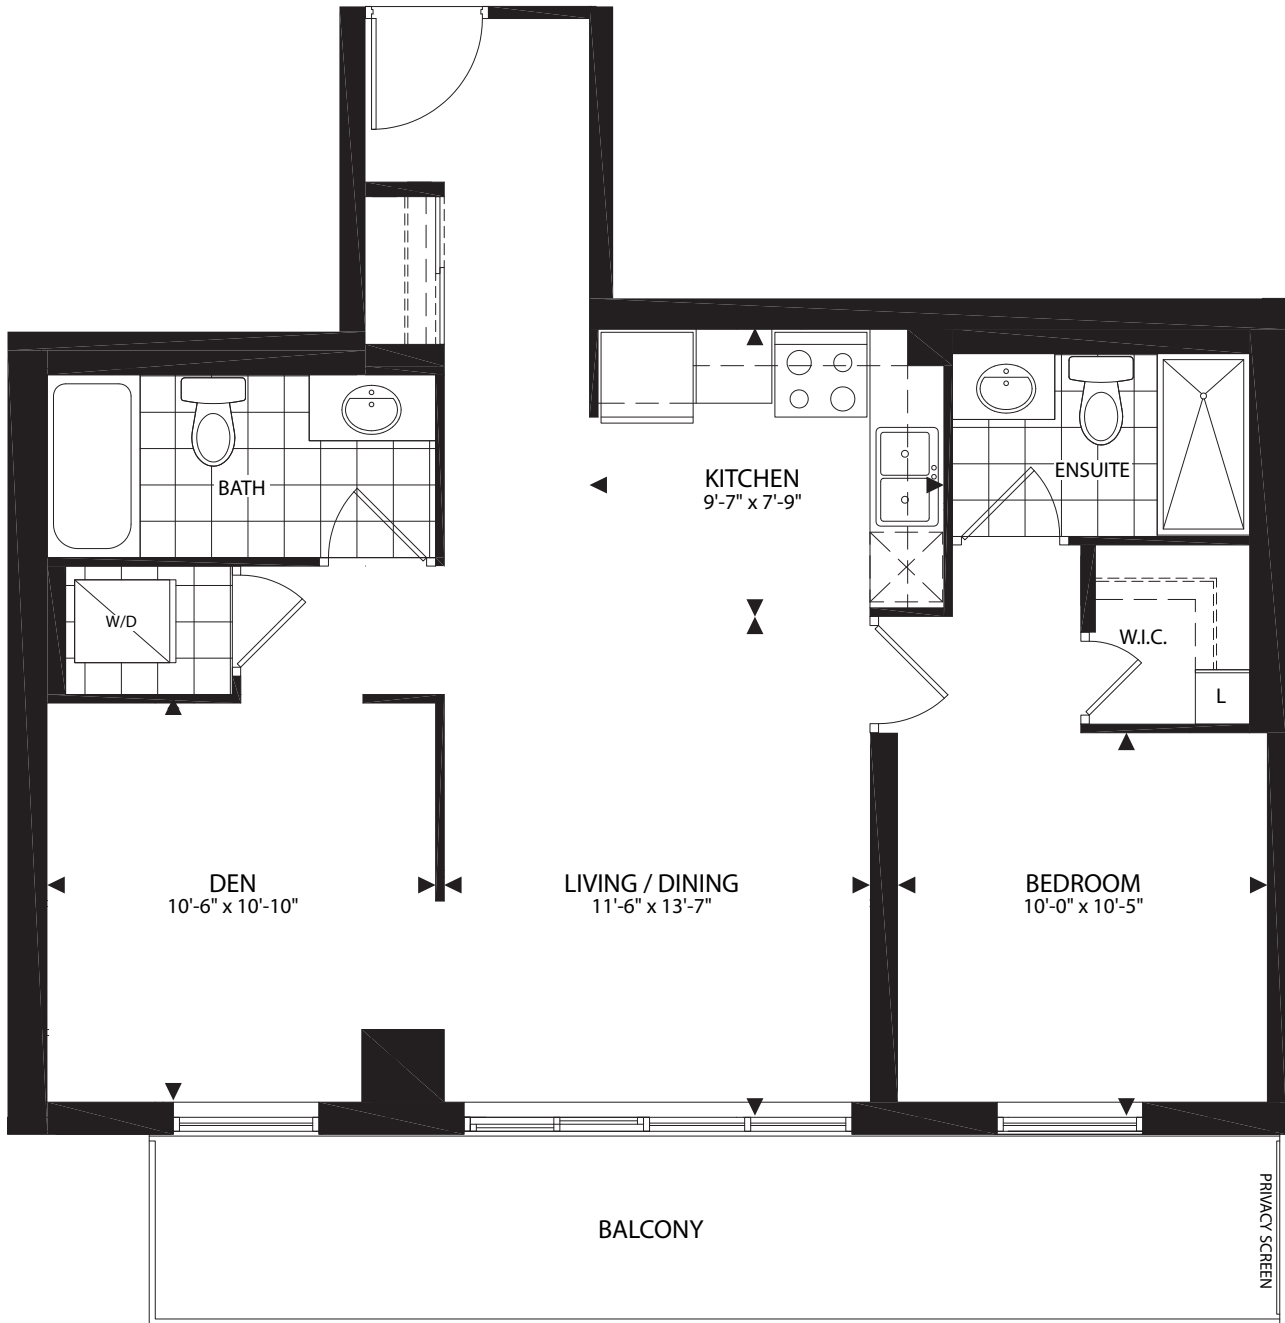

THE MAPLEWOOD

1 Bedroom + Den **823** SQ.FT.

THE Rushton
RESIDENCES 743 ST. CLAIR AVE WEST