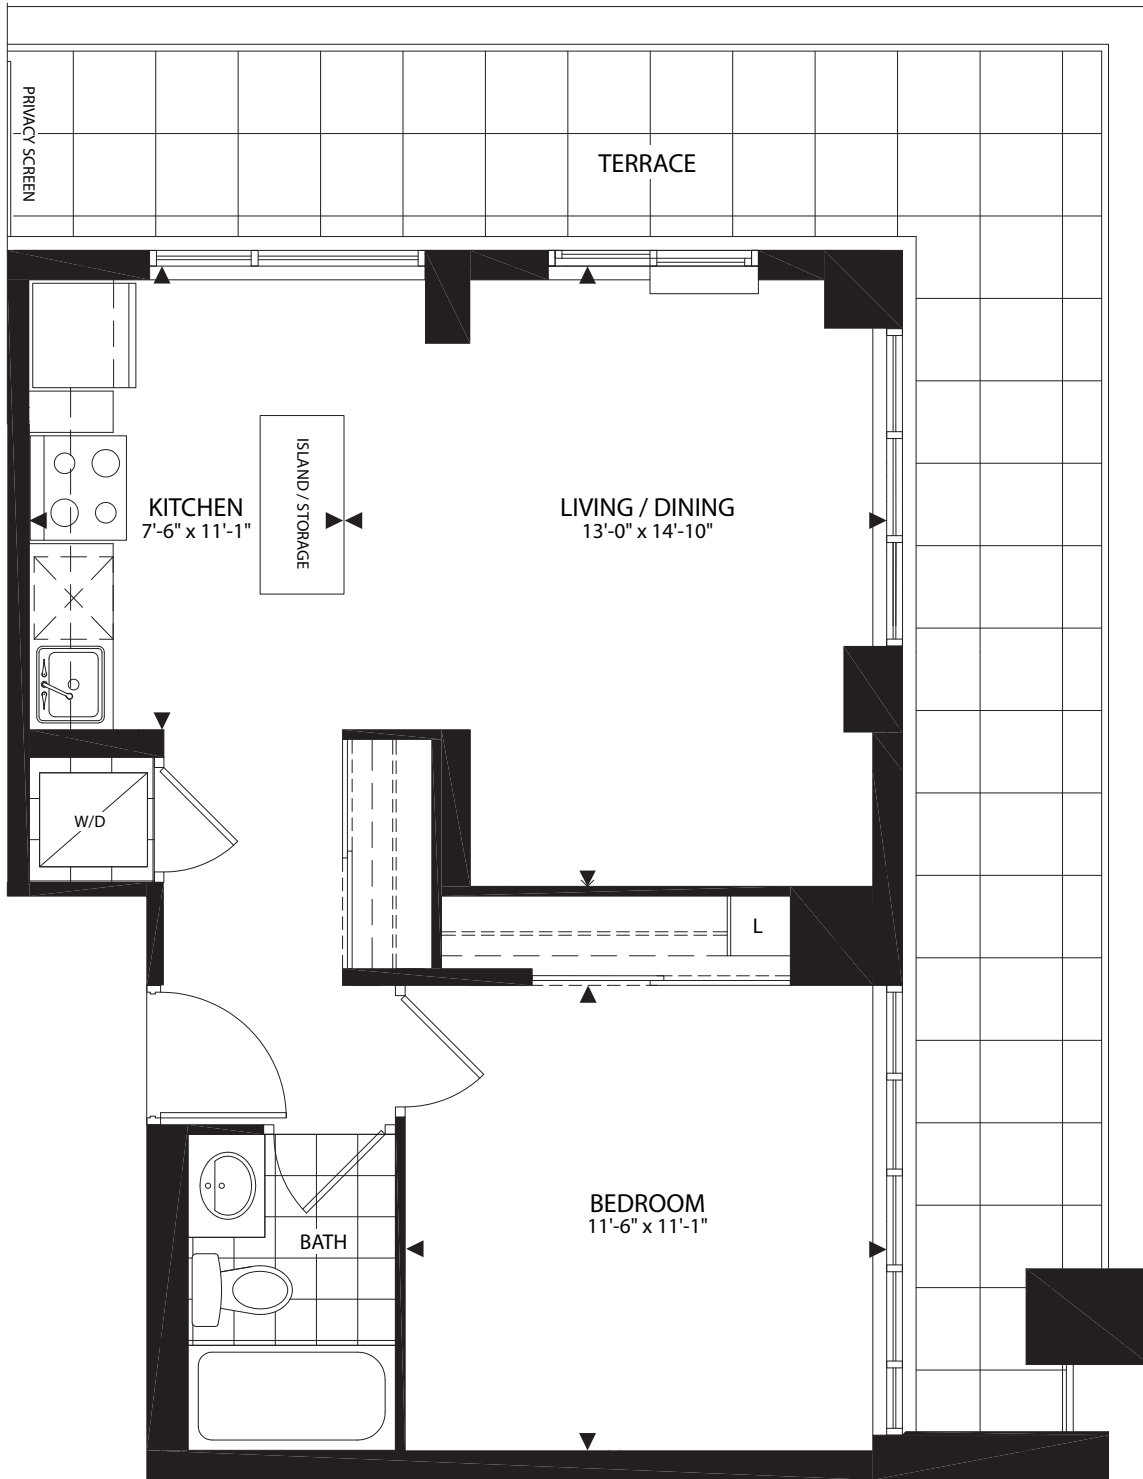

THE JESMOND

1 Bedroom **579** SQ.FT.

THE Rushton
RESIDENCES 743 ST. CLAIR AVE WEST

FLOOR 8