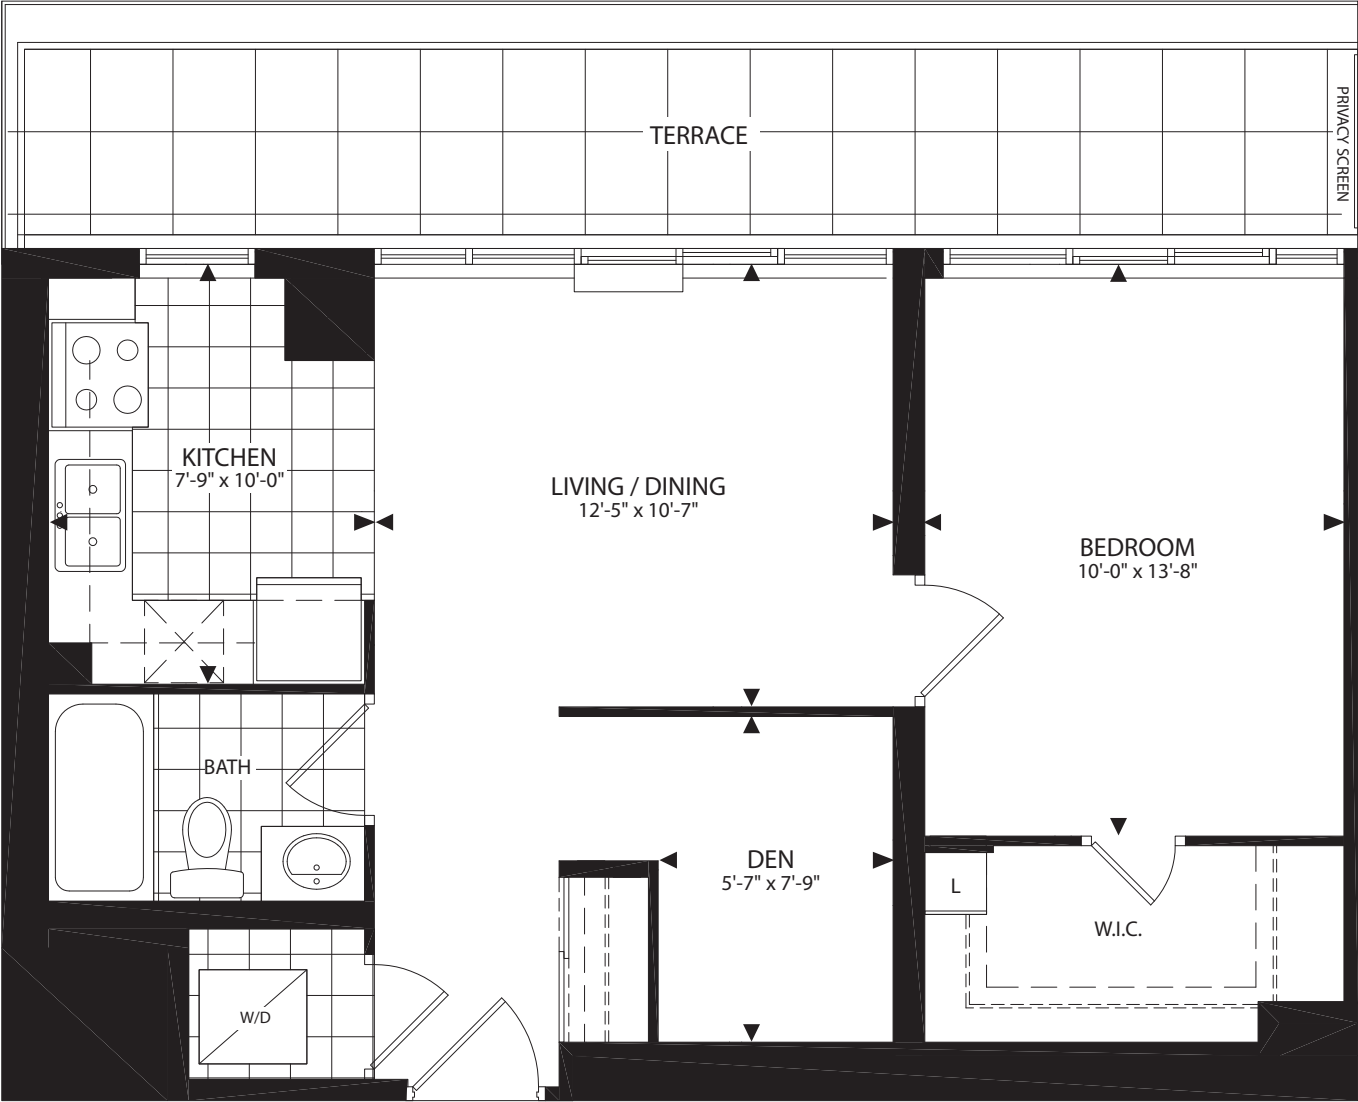

# THE GLENHURST

1 Bedroom + Den **623** SQ.FT.

*THE Rushton*  
RESIDENCES 743 ST. CLAIR AVE WEST

Sizes and specifications subject to change without notice. E.& O.E. 2011.