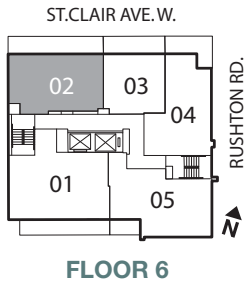

# THE GLENHURST

1 Bedroom + Den **623** SQ.FT.

*THE Rushton*  
RESIDENCES 743 ST. CLAIR AVE WEST

Sizes and specifications subject to change without notice. E.& O.E. 2011.