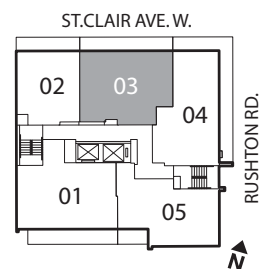

# THE EARLSDALE

2 Bedroom **750 SQ.FT.**

*THE Rushton*  
RESIDENCES 743 ST. CLAIR AVE WEST

FLOOR 5