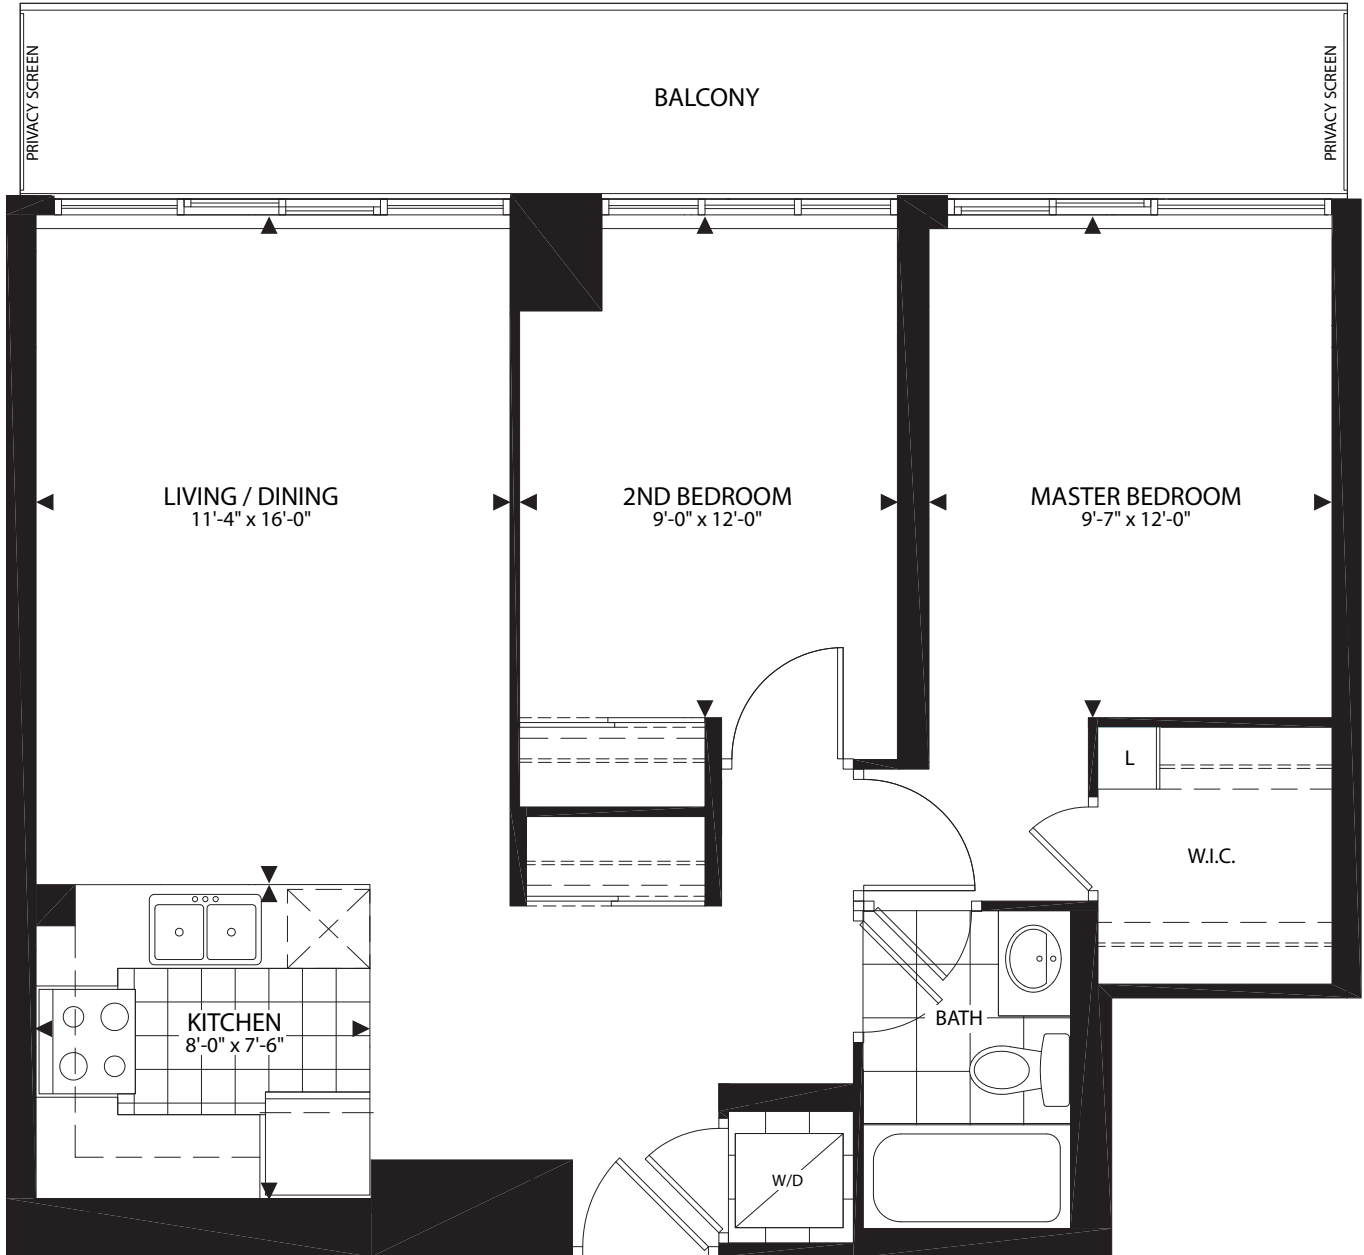

# THE EARLSDALE

2 Bedroom **750 SQ.FT.**

*THE Rushton*  
RESIDENCES 743 ST. CLAIR AVE WEST

FLOOR 5