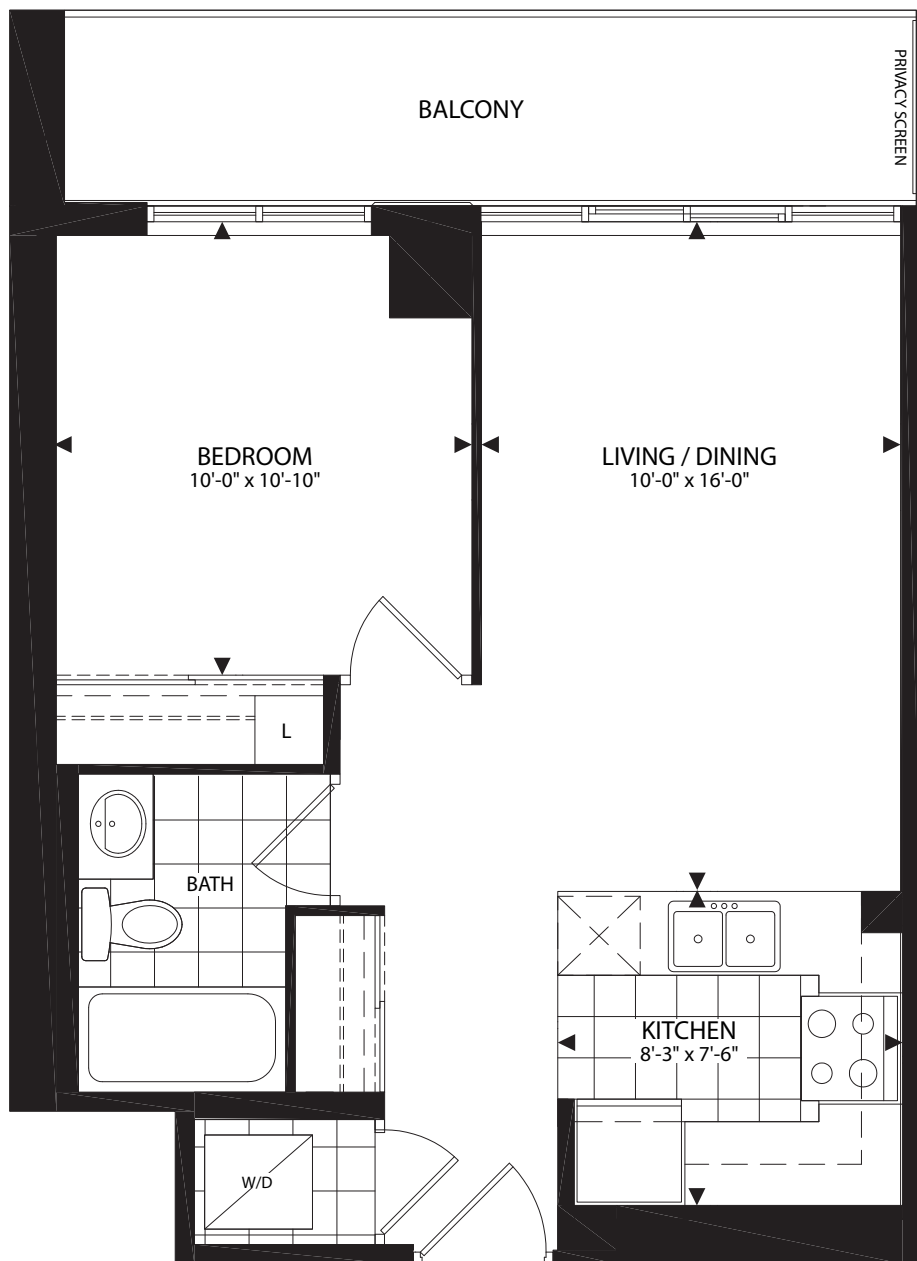

THE ASHBURY

1 Bedroom **525 sq.ft.**

THE Rushton
RESIDENCES 743 ST. CLAIR AVE WEST

FLOOR 5