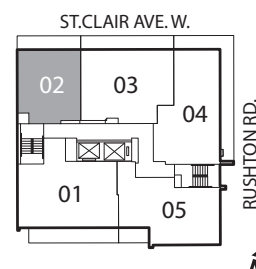

THE ASHBURY

1 Bedroom **525 sq.ft.**

THE Rushton
RESIDENCES 743 ST. CLAIR AVE WEST

FLOOR 5