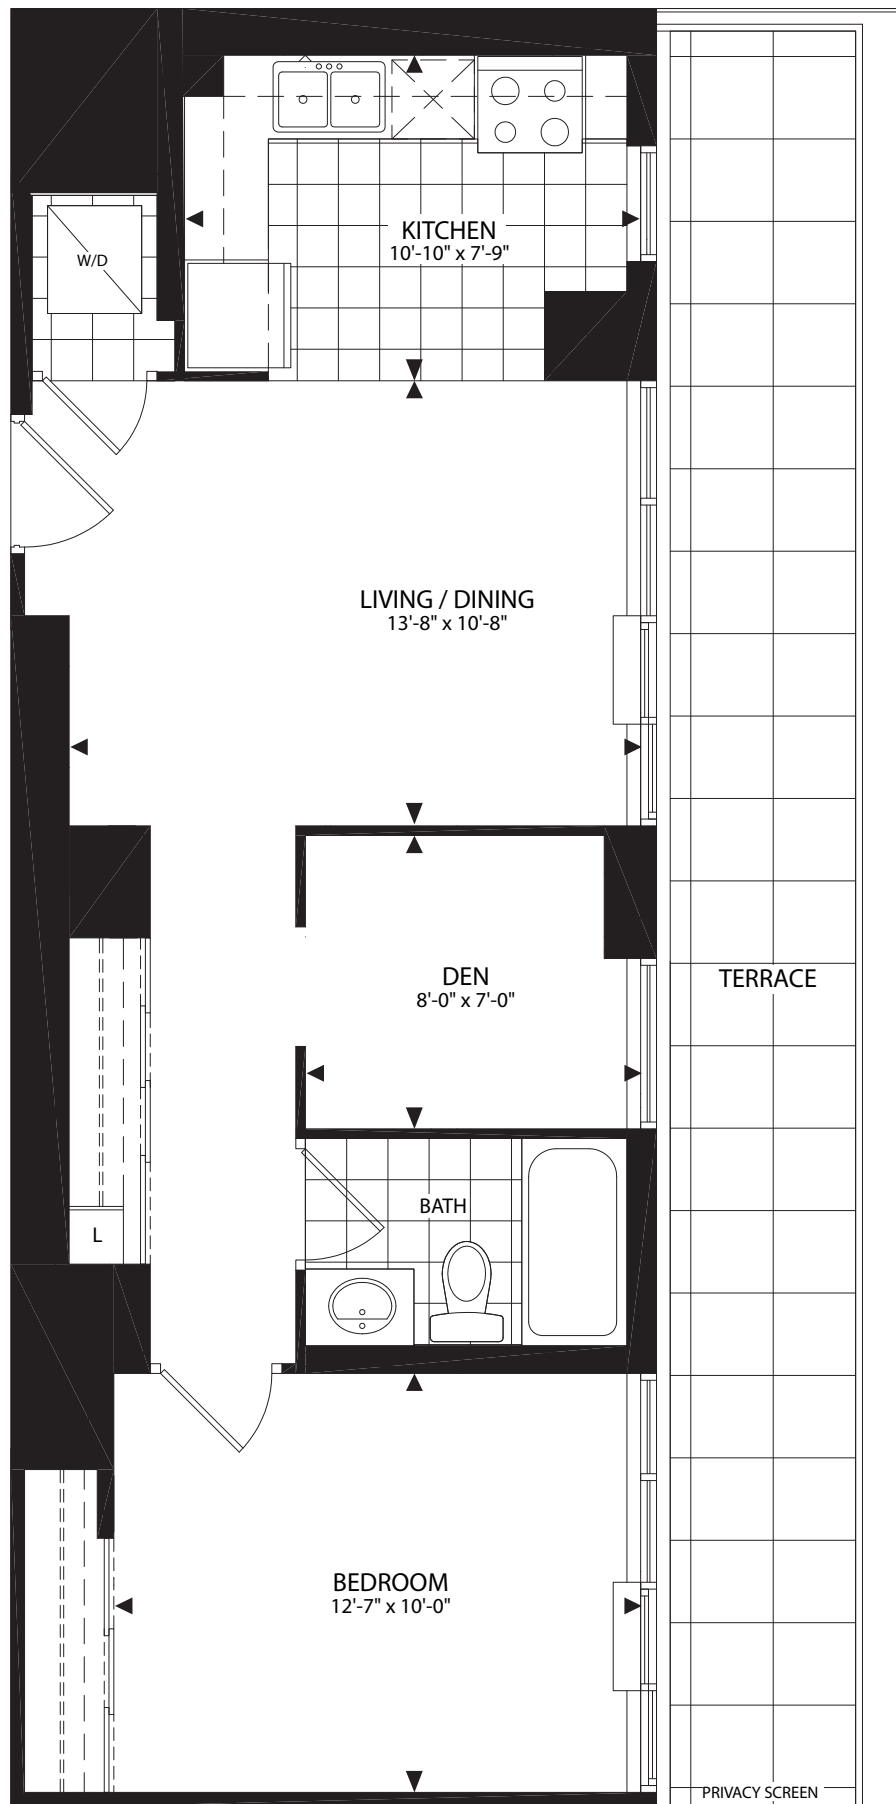

THE APPLETON

1 Bedroom + Den **624 SQ.FT.**

THE Rushton
RESIDENCES 743 ST. CLAIR AVE WEST